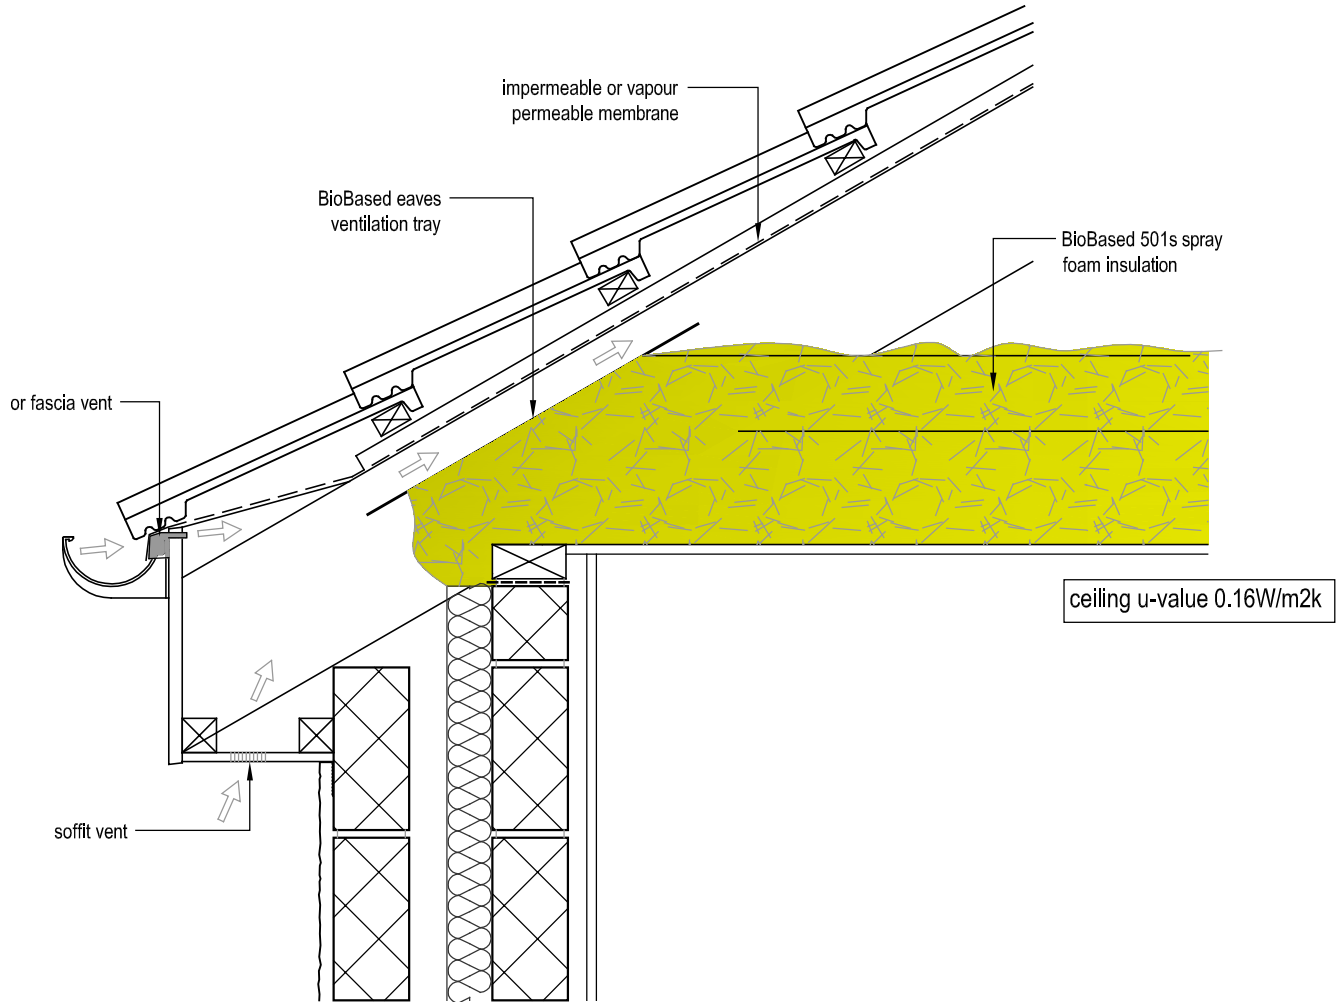

EAVES DETAIL 6
 cold roof construction

detail BioBased 501s Eaves Detail 6 cold roof	detail ref 06
	date Oct '09
	drawn by <i>D. Robertson</i>