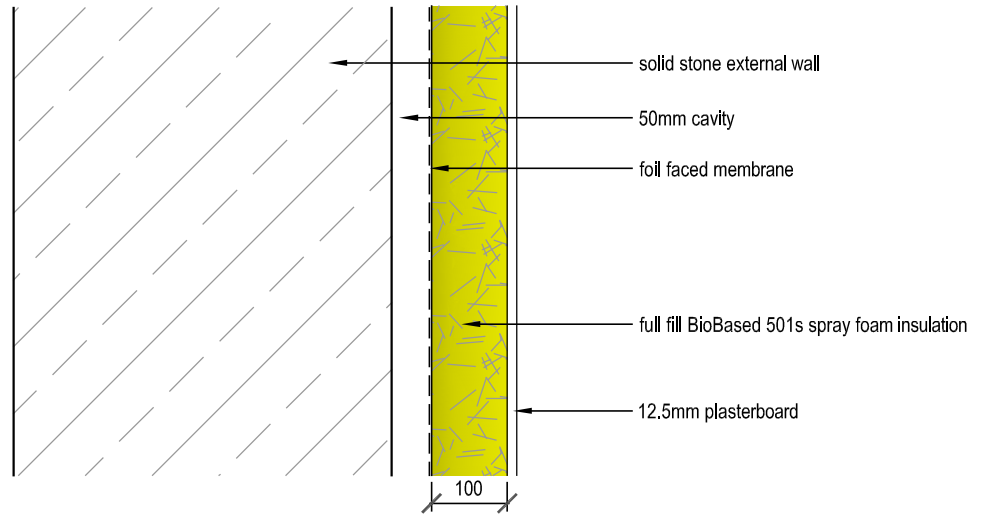

wall u-value 0.20W/m2k

REFURB STONE
WALL DETAIL 1

wall u-value 0.41W/m2k

REFURB BLOCK
WALL DETAIL 2

wall u-value 0.40W/m2k

REFURB BLOCK
WALL DETAIL 3

detail BioBased 501s & 1701s Stone / Block details 1-3	detail ref 09
	date Oct '09
	drawn by <i>D. Robertson</i>