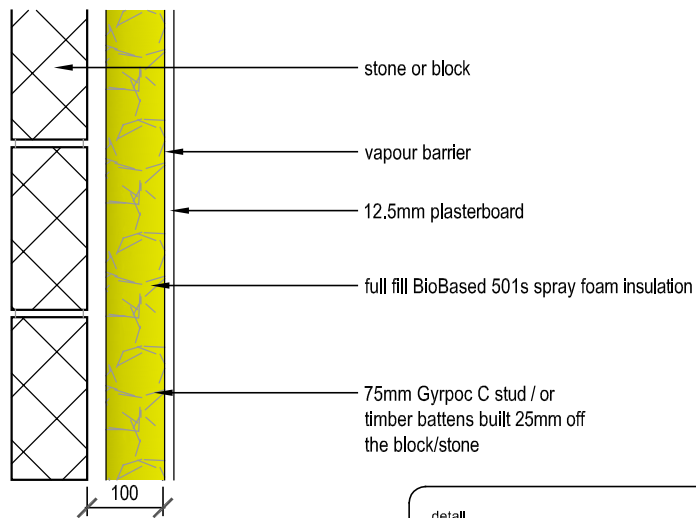

wall u-value 0.20W/m2k

REFURB STONE
WALL DETAIL 1

wall u-value 0.41W/m2k

REFURB BLOCK
WALL DETAIL 2

wall u-value 0.40W/m2k

REFURB BLOCK
WALL DETAIL 3

detail BioBased 501s & 1701s Stone / Block details 1-3	detail ref 09
	date Oct '09
	drawn by <i>D. Robertson</i>