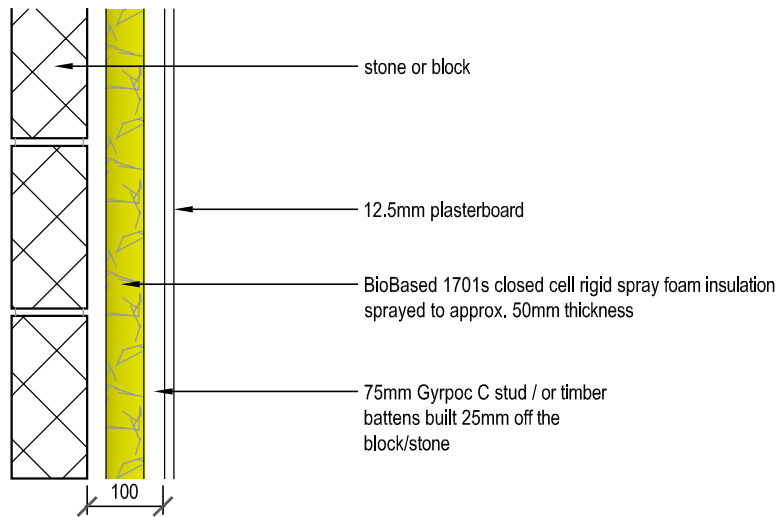

wall u-value 0.20W/m2k

REFURB STONE
WALL DETAIL 1

wall u-value 0.41W/m2k

REFURB BLOCK
WALL DETAIL 2

wall u-value 0.40W/m2k

REFURB BLOCK
WALL DETAIL 3

detail BioBased 501s & 1701s Stone / Block details 1-3	detail ref 09
	date Oct '09
	drawn by <i>D. Robertson</i>