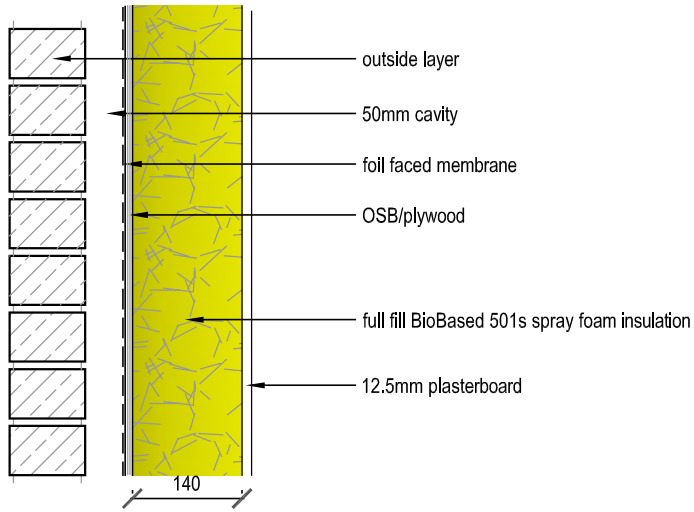

wall u-value 0.24W/m2k

**TIMBER FRAME
 WALL DETAIL 1**

wall u-value 0.19W/m2k

**TIMBER FRAME
 WALL DETAIL 2**

wall u-value 0.18W/m2k

**TIMBER FRAME
 WALL DETAIL 3**

detail BioBased 501s timber frame wall Details 1-3	detail ref 07
	date Oct '09
	drawn by <i>D. Robertson</i>