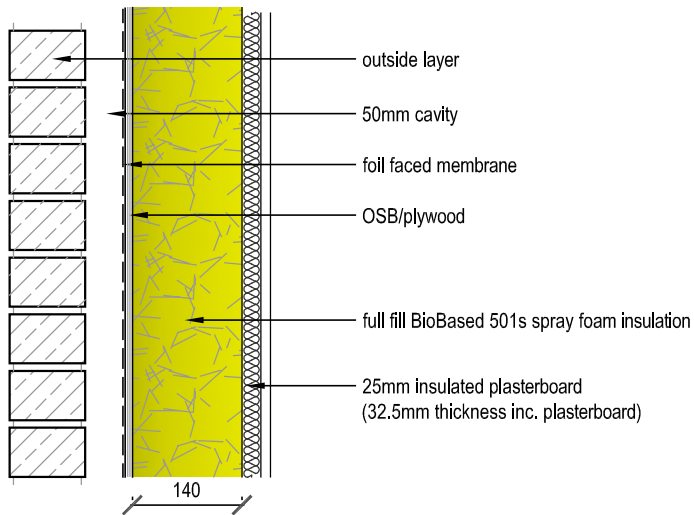

wall u-value 0.24W/m2k

**TIMBER FRAME
 WALL DETAIL 1**

wall u-value 0.19W/m2k

**TIMBER FRAME
 WALL DETAIL 2**

wall u-value 0.18W/m2k

**TIMBER FRAME
 WALL DETAIL 3**

detail BioBased 501s timber frame wall Details 1-3	detail ref 07
	date Oct '09
	drawn by <i>D. Robertson</i>