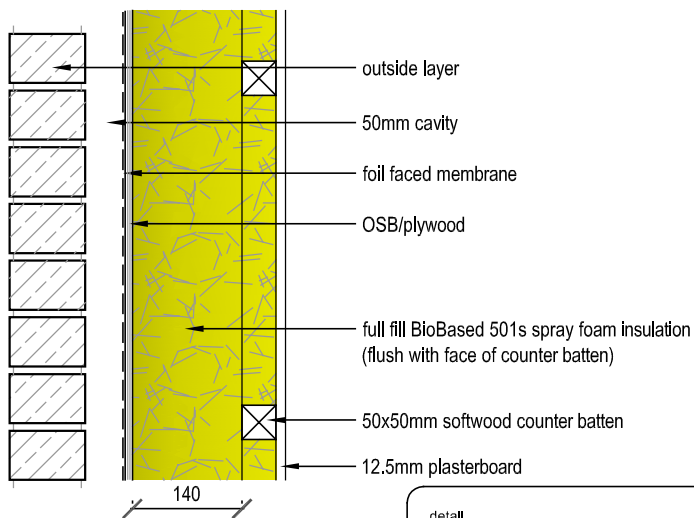

wall u-value 0.24W/m2k

**TIMBER FRAME
 WALL DETAIL 1**

wall u-value 0.19W/m2k

**TIMBER FRAME
 WALL DETAIL 2**

wall u-value 0.18W/m2k

**TIMBER FRAME
 WALL DETAIL 3**

detail BioBased 501s timber frame wall Details 1-3	detail ref 07
	date Oct '09
	drawn by <i>D. Robertson</i>