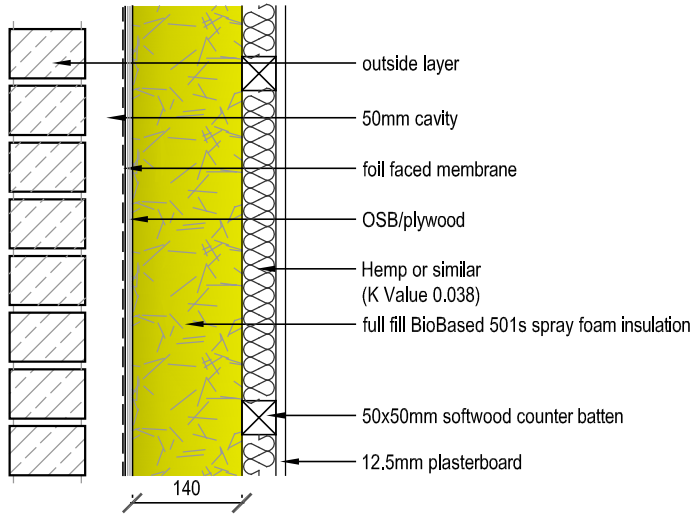

wall u-value 0.18W/m2k

TIMBER FRAME  
WALL DETAIL 4

wall u-value 0.18W/m2k

TIMBER FRAME  
WALL DETAIL 5

detail <b>BioBased 501s</b> <b>Timber Frame Wall</b> <b>Details 4 &amp; 5</b>	detail ref <b>08</b>
	date <b>Oct '09</b>
	drawn by <i>D. Robertson</i>