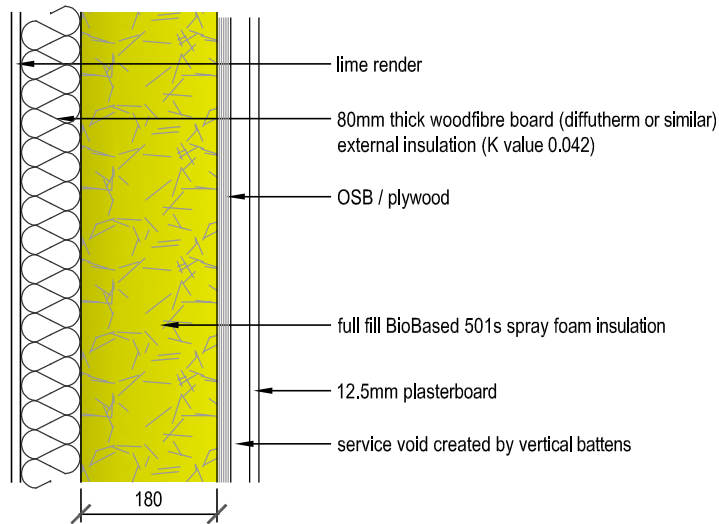

wall u-value 0.18W/m2k

TIMBER FRAME  
WALL DETAIL 4

wall u-value 0.18W/m2k

TIMBER FRAME  
WALL DETAIL 5

detail <b>BioBased 501s</b> <b>Timber Frame Wall</b> <b>Details 4 &amp; 5</b>	detail ref <b>08</b>
	date <b>Oct '09</b>
	drawn by <i>D. Robertson</i>