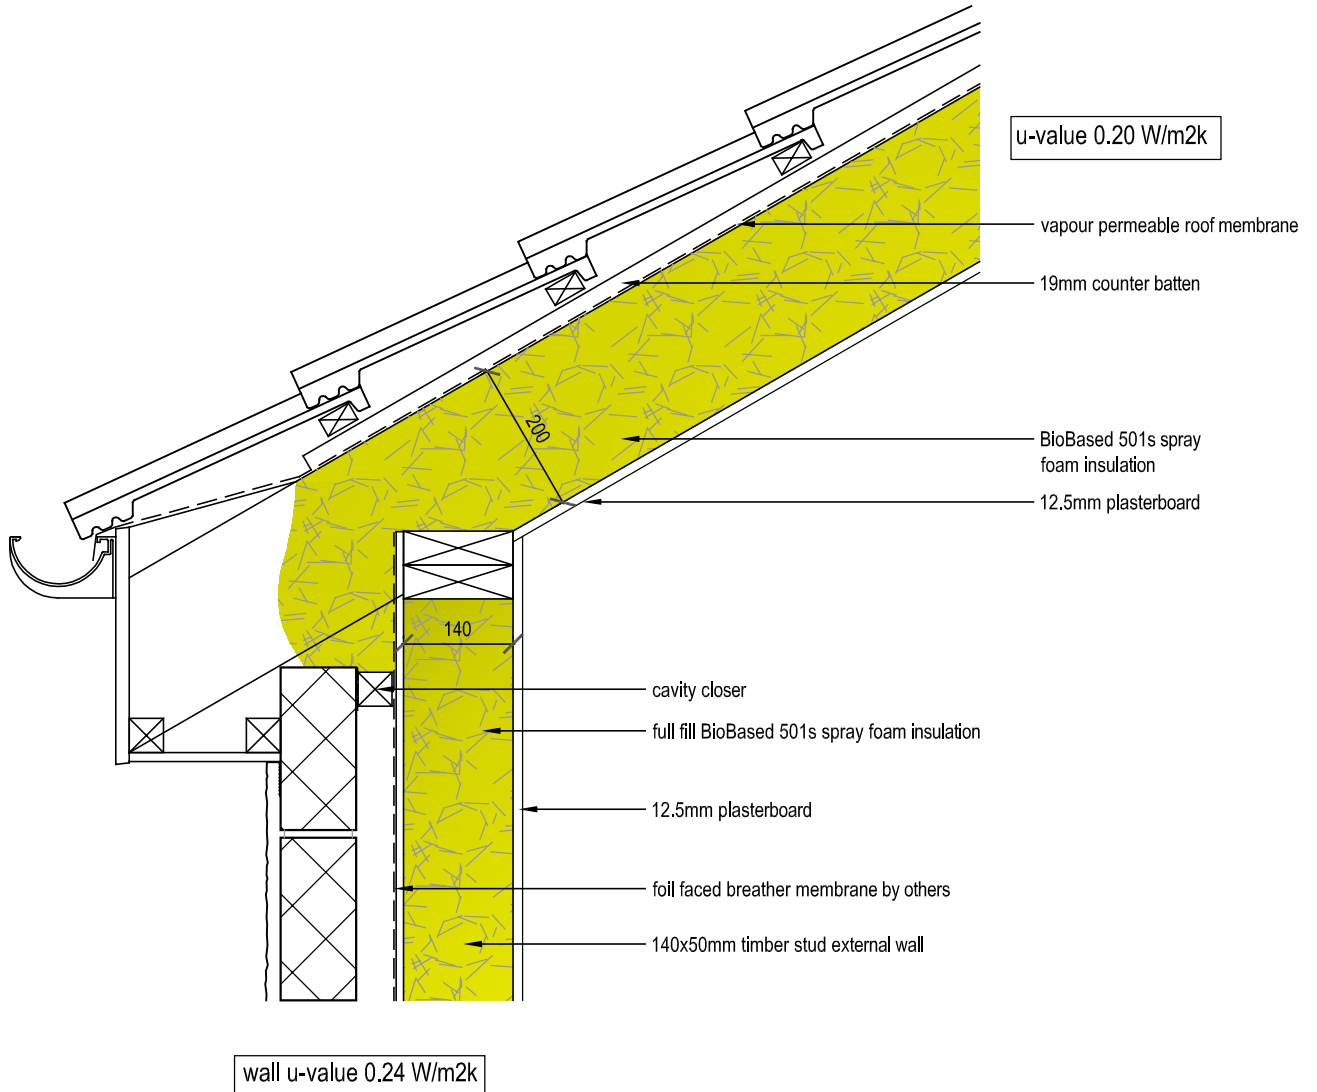

wall u-value 0.24 W/m2k

EAVES DETAIL 1
 Warm roof construction with
 counter batten

detail BioBased 501s Eaves Details 1 warm roof	detail ref 01
	date Oct '09
	drawn by D. Robertson