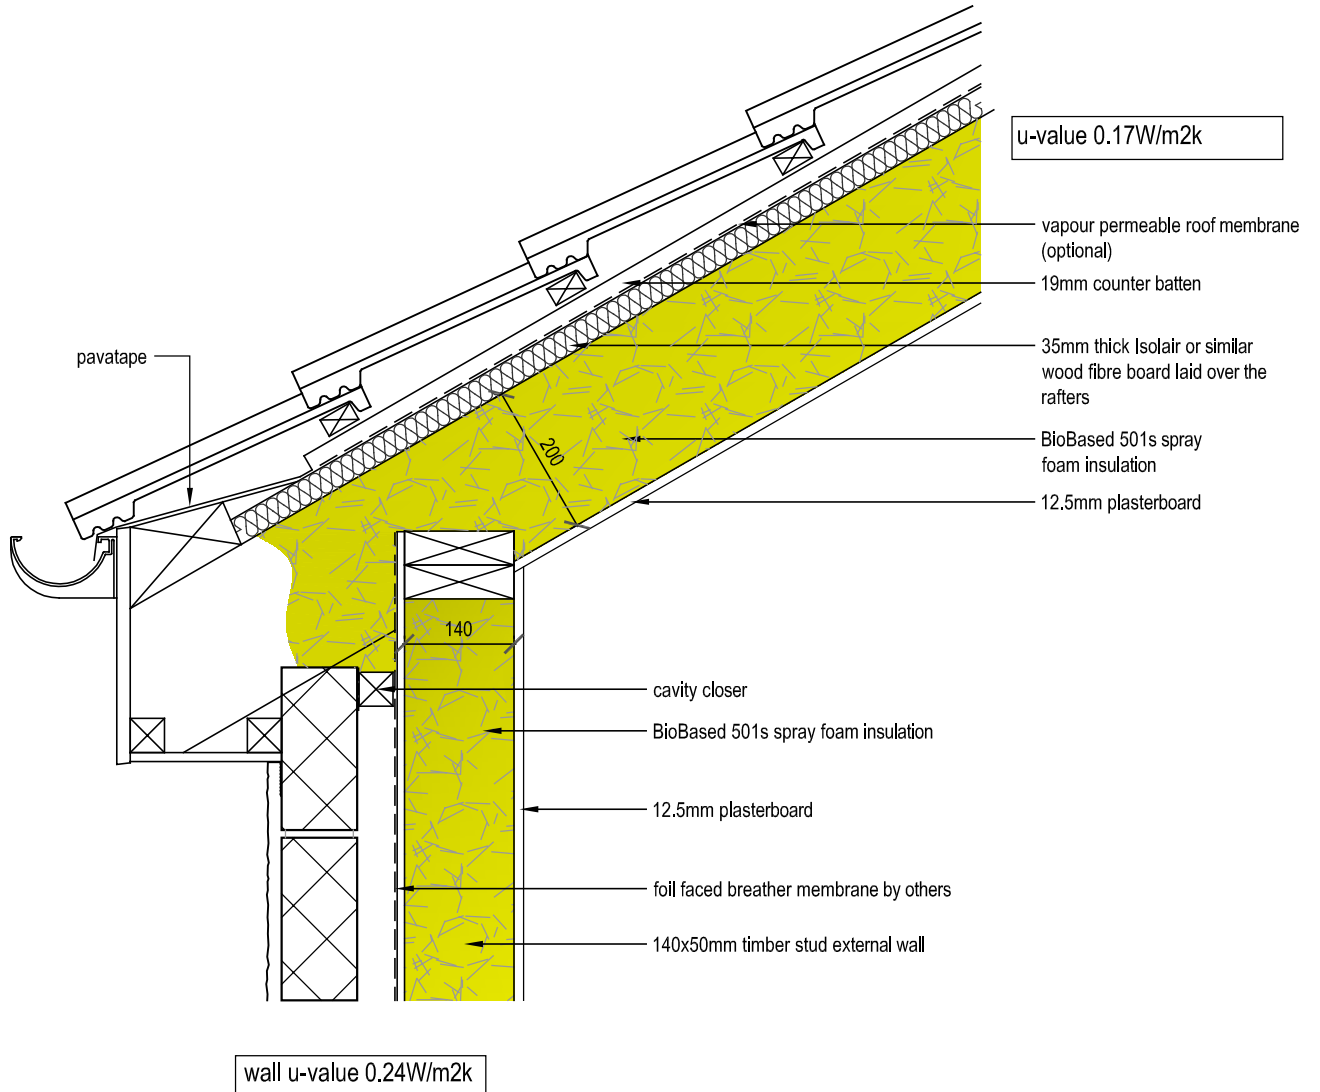

**EAVES DETAIL 4**  
 Warm roof with insulated  
 board on rafter

detail BioBased 501s Eaves Detail 4 warm roof	detail ref 04
	date Oct '09
	drawn by D. Robertson