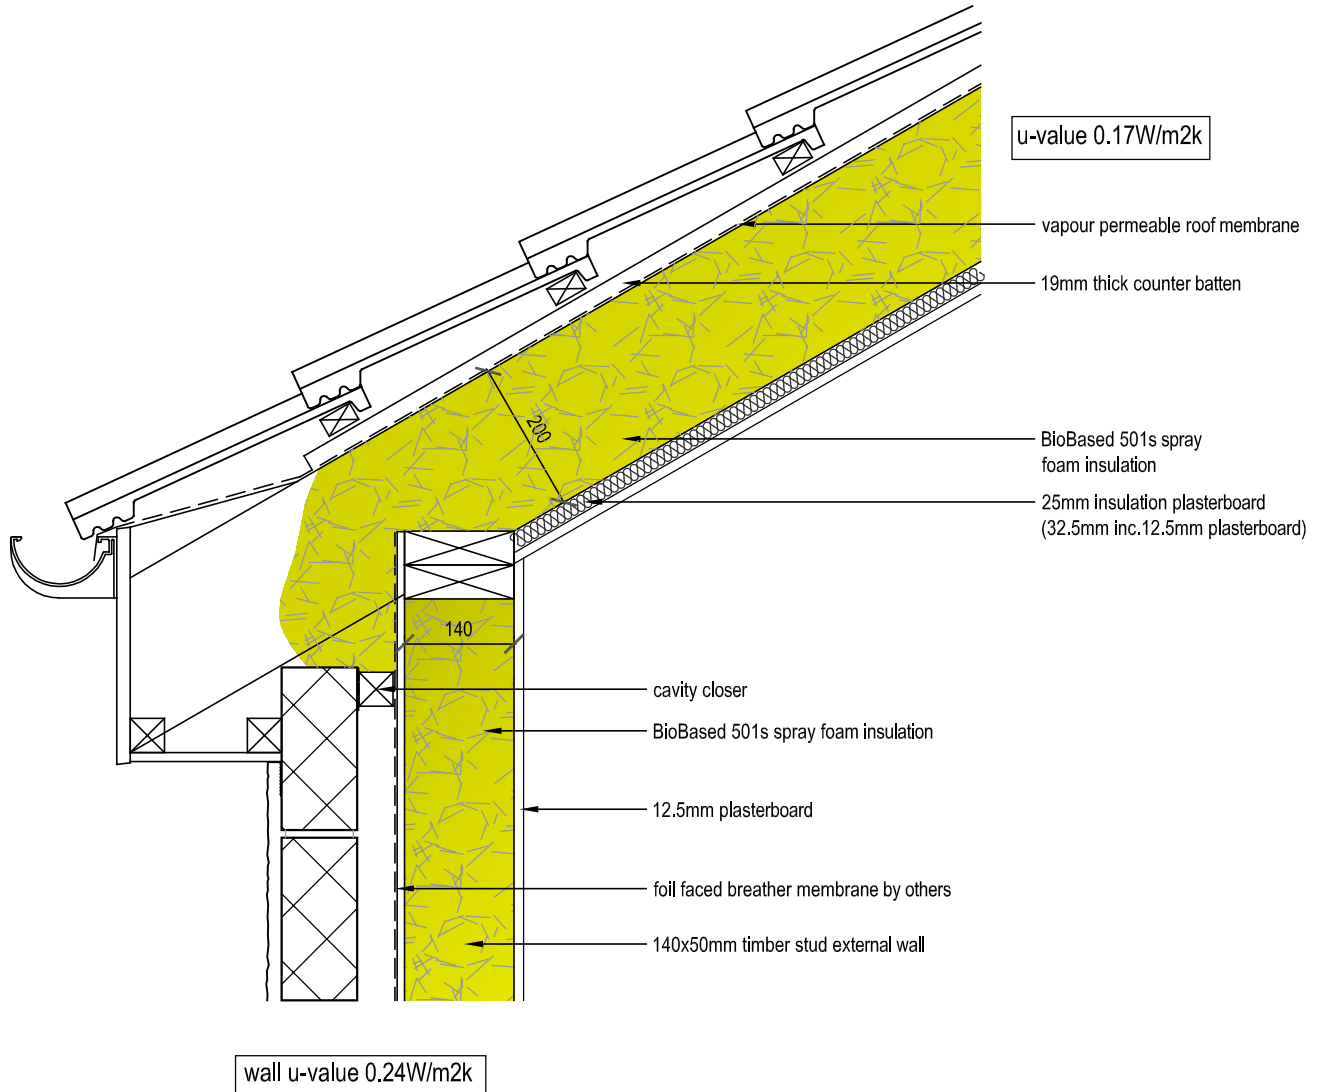

EAVES DETAIL 5
 Warm roof with counter batten
 and insulated plasterboard

detail BioBased 501s Eaves Detail 5 warm roof	detail ref 05
	date Oct '09
	drawn by D. Robertson